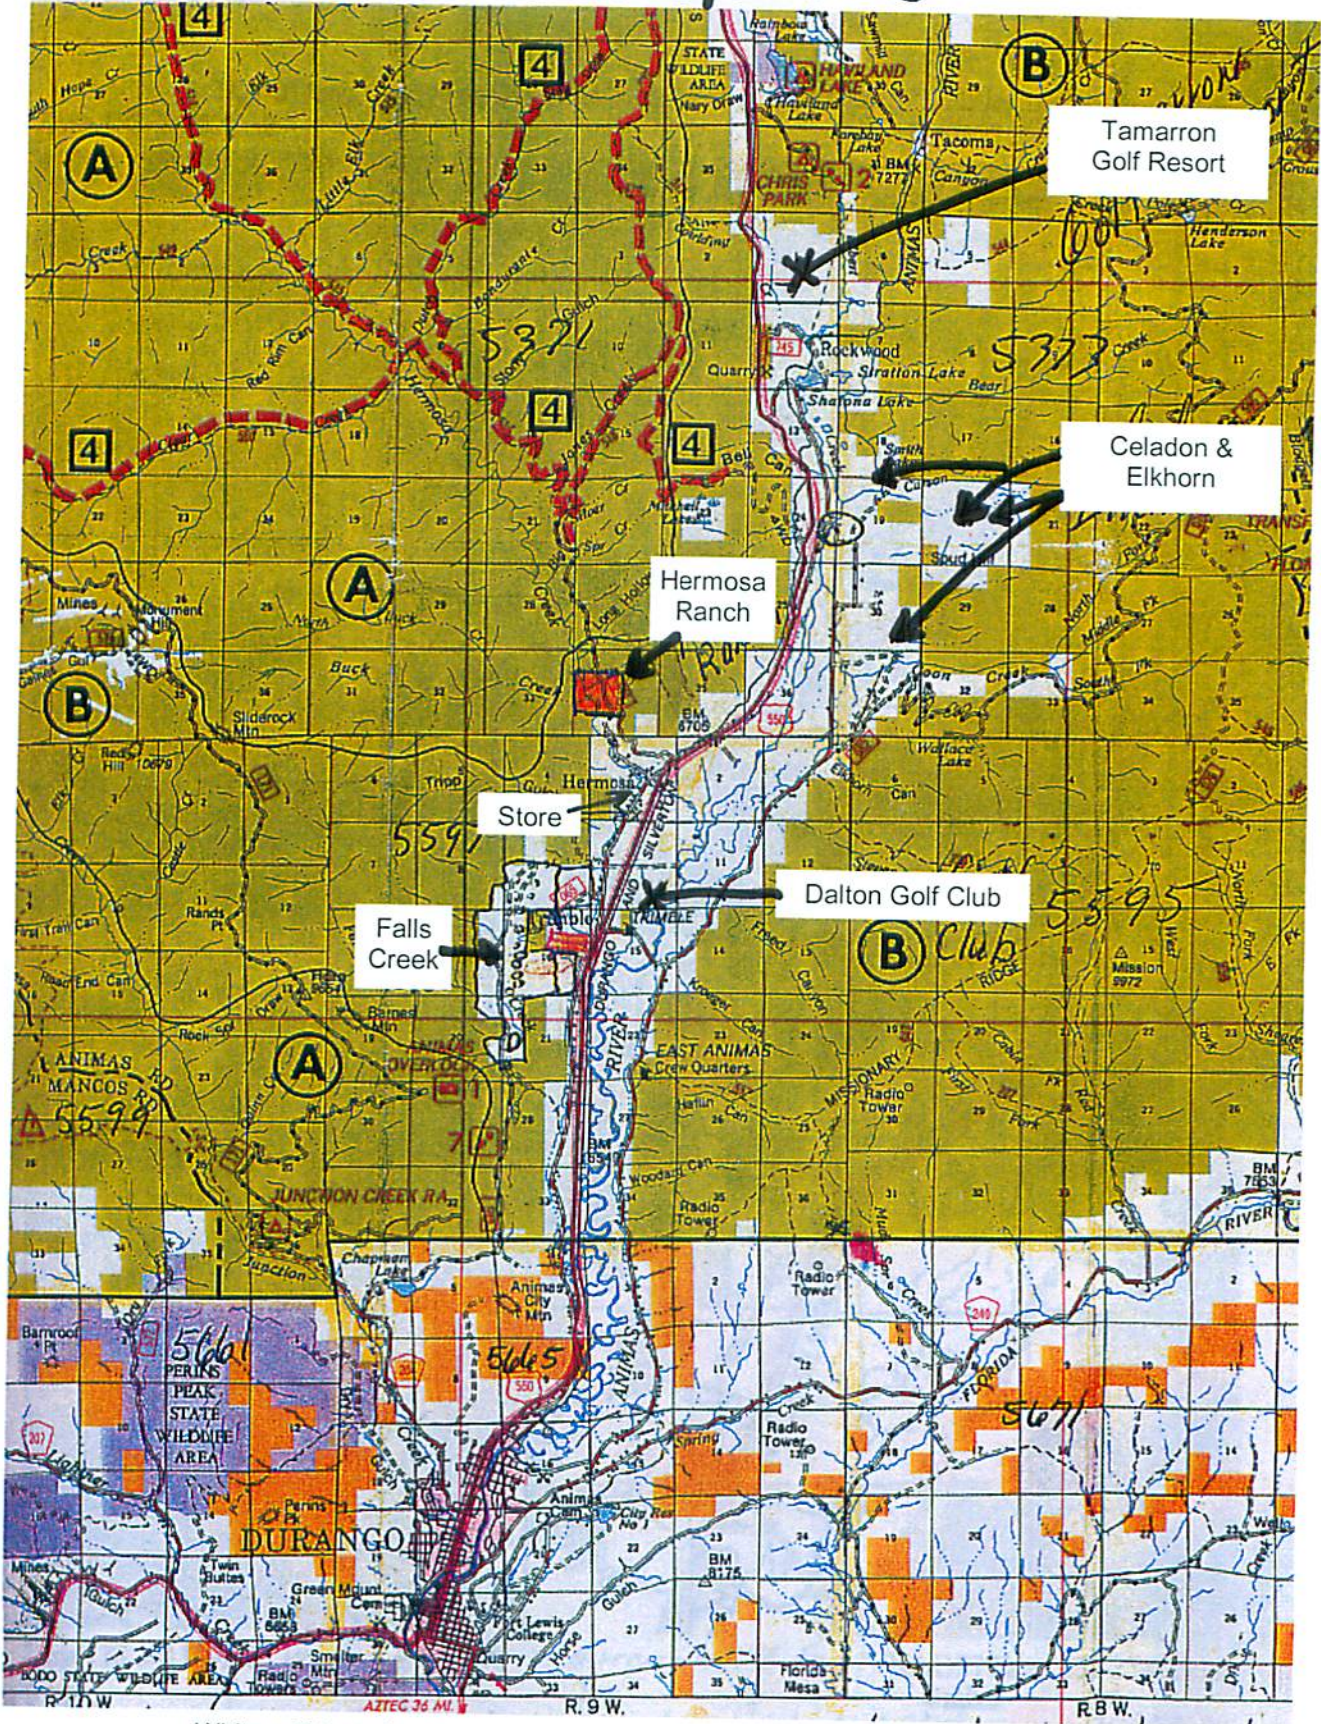

HERMOSA RANCH - FRYBACK

White = Private Land
Green = National Forest

1 Square = 1 mile x 1 mile = 1 Section = 640 Acres

HERMON RANCH - FRIBACK